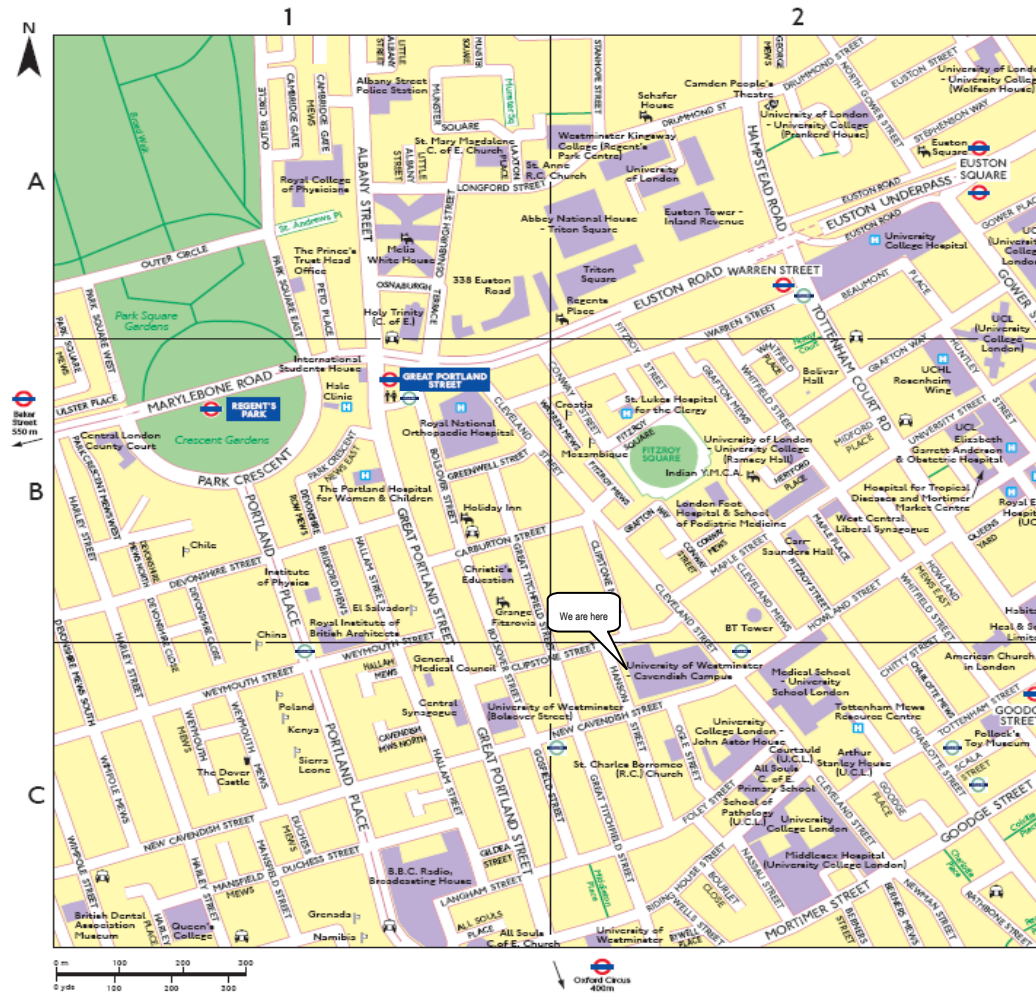

How to Find Us

- Key
- Cycle hire
 - Underground station

Nearest tube stations:

Great Portland Street: (5mins walk 0.4 km
 Circle, Metropolitan, Hammersmith & city
 lines)

Warren Street (6mins walk 0.5 km
 Northern and Victoria lines)

Goodge Street: (7mins walk 0.6km
 Northern line)

PSI is close to many bus routes. For
 information on all local public transport,
 visit the Transport for London website:
<http://www.tfl.gov.uk/bus>

To find the quickest route to PSI on
 foot, visit <http://walkit.com/>